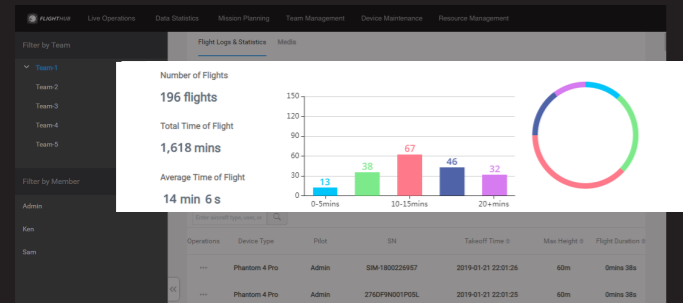

MISSION PLANNING

Manage operational tasks within teams more efficiently with easy-to-use mission planning tools.

LIVE OPERATIONS MANAGEMENT

MAP VIEW

Rapidly assess your drone operations with telemetry data of your remote drone operations on a single map.

LIVE VIEW

Enhance your workflow by connecting on-site pilots and office teams with a live stream from up to four drones.

FLIGHT DATA MANAGEMENT

FLIGHT LOGS & STATISTICS

Ensure compliance, understand equipment usage, view flight statistics, and replay missions with detailed flight logs.