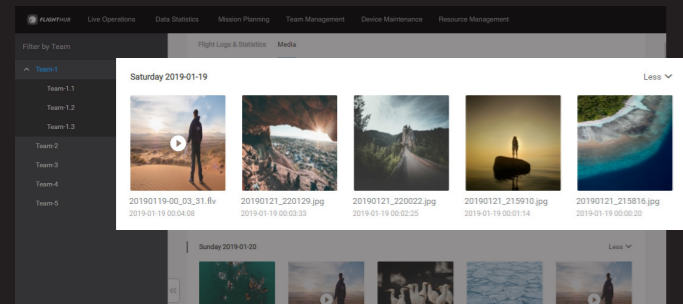

LIVE VIEW

Enhance your workflow by connecting on-site pilots and office teams with a live stream from up to four drones.

FLIGHT DATA MANAGEMENT

FLIGHT LOGS & STATISTICS

Ensure compliance, understand equipment usage, view flight statistics, and replay missions with detailed flight logs.