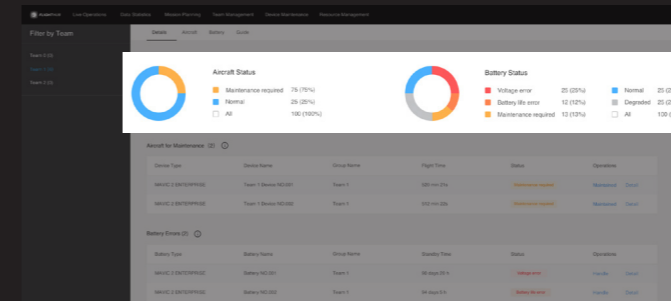

FIRMWARE MANAGEMENT

Effectively manage firmware so you can ensure smooth operation of your fleet, helping you avoid any delays during critical missions.

DEVICE MAINTENANCE

Get an overview of your aircraft status so you can keep track of the performance for each individual drone. You can also check your device's battery health, ensuring optimum functioning of your fleet across operations.