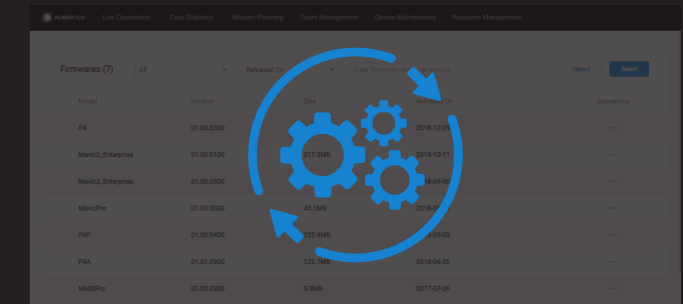

LIVE VIEW

Enhance your workflow by connecting on-site pilots and office teams with a live stream from up to four drones.

FLIGHT DATA MANAGEMENT

FLIGHT LOGS & STATISTICS

Ensure compliance, understand equipment usage, view flight statistics, and replay missions with detailed flight logs.

FLIGHT MEDIA LIBRARY

Save time and improve workflow efficiency with seamless video and image data transmission directly from your DJI Pilot mobile app to FlightHub.

FLEET AND PILOT MANAGEMENT

TEAM MANAGEMENT

Improve communication and operational efficiency by segmenting your teams based on project, region, client, or any other identifier.

FIRMWARE MANAGEMENT

Effectively manage firmware so you can ensure smooth operation of your fleet, helping you avoid any delays during critical missions.