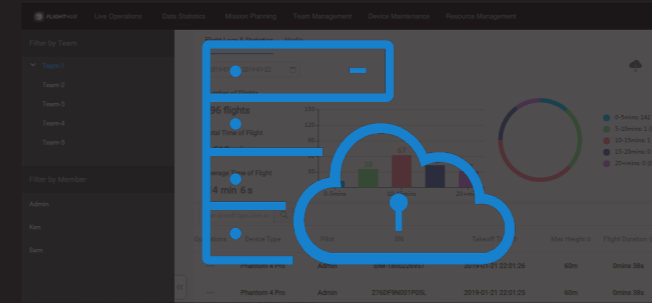

Private Cloud Access

Utilize your existing organizational resources by managing all your commercial drone operations within your private network.