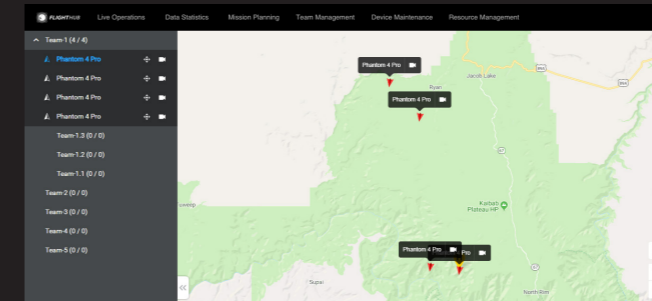

FLEETS & PILOTS

Increase team efficiency and communication by organizing your teams and records around projects.

FLIGHT DATA

Improve operations management and ensure regulatory compliance with easy flight log recording.

MISSION PLANNING

Manage operational tasks within teams more efficiently with easy-to-use mission planning tools.

LIVE OPERATIONS MANAGEMENT

MAP VIEW

Rapidly assess your drone operations with telemetry data of your remote drone operations on a single map.

LIVE VIEW

Enhance your workflow by connecting on-site pilots and office teams with a live stream from up to four drones.

FLIGHT DATA MANAGEMENT

FLIGHT LOGS & STATISTICS

Ensure compliance, understand equipment usage, view flight statistics, and replay missions with detailed flight logs.

MAPPING

FlightHub automatically generates efficient flight paths after the user has set their required flight zone and flight parameters. The aircraft will then follow this route through its mission. The image data captured during these flights can be input into 2D reconstruction software to generate 2D maps, while the mission itself can be saved for re-use.