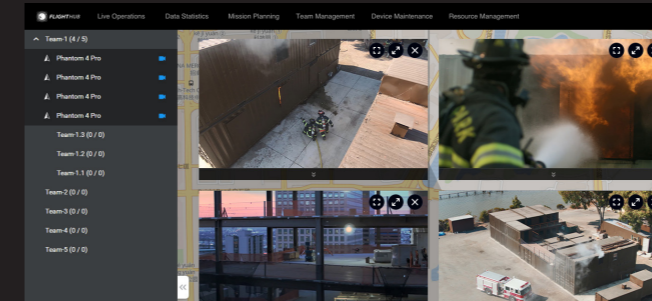

MISSION PLANNING

Manage operational tasks within teams more efficiently with easy-to-use mission planning tools.

LIVE OPERATIONS MANAGEMENT

MAP VIEW

Rapidly assess your drone operations with telemetry data of your remote drone operations on a single map.

LIVE VIEW

Enhance your workflow by connecting on-site pilots and office teams with a live stream from up to four drones.

FLIGHT DATA MANAGEMENT

FLIGHT LOGS & STATISTICS

Ensure compliance, understand equipment usage, view flight statistics, and replay missions with detailed flight logs.